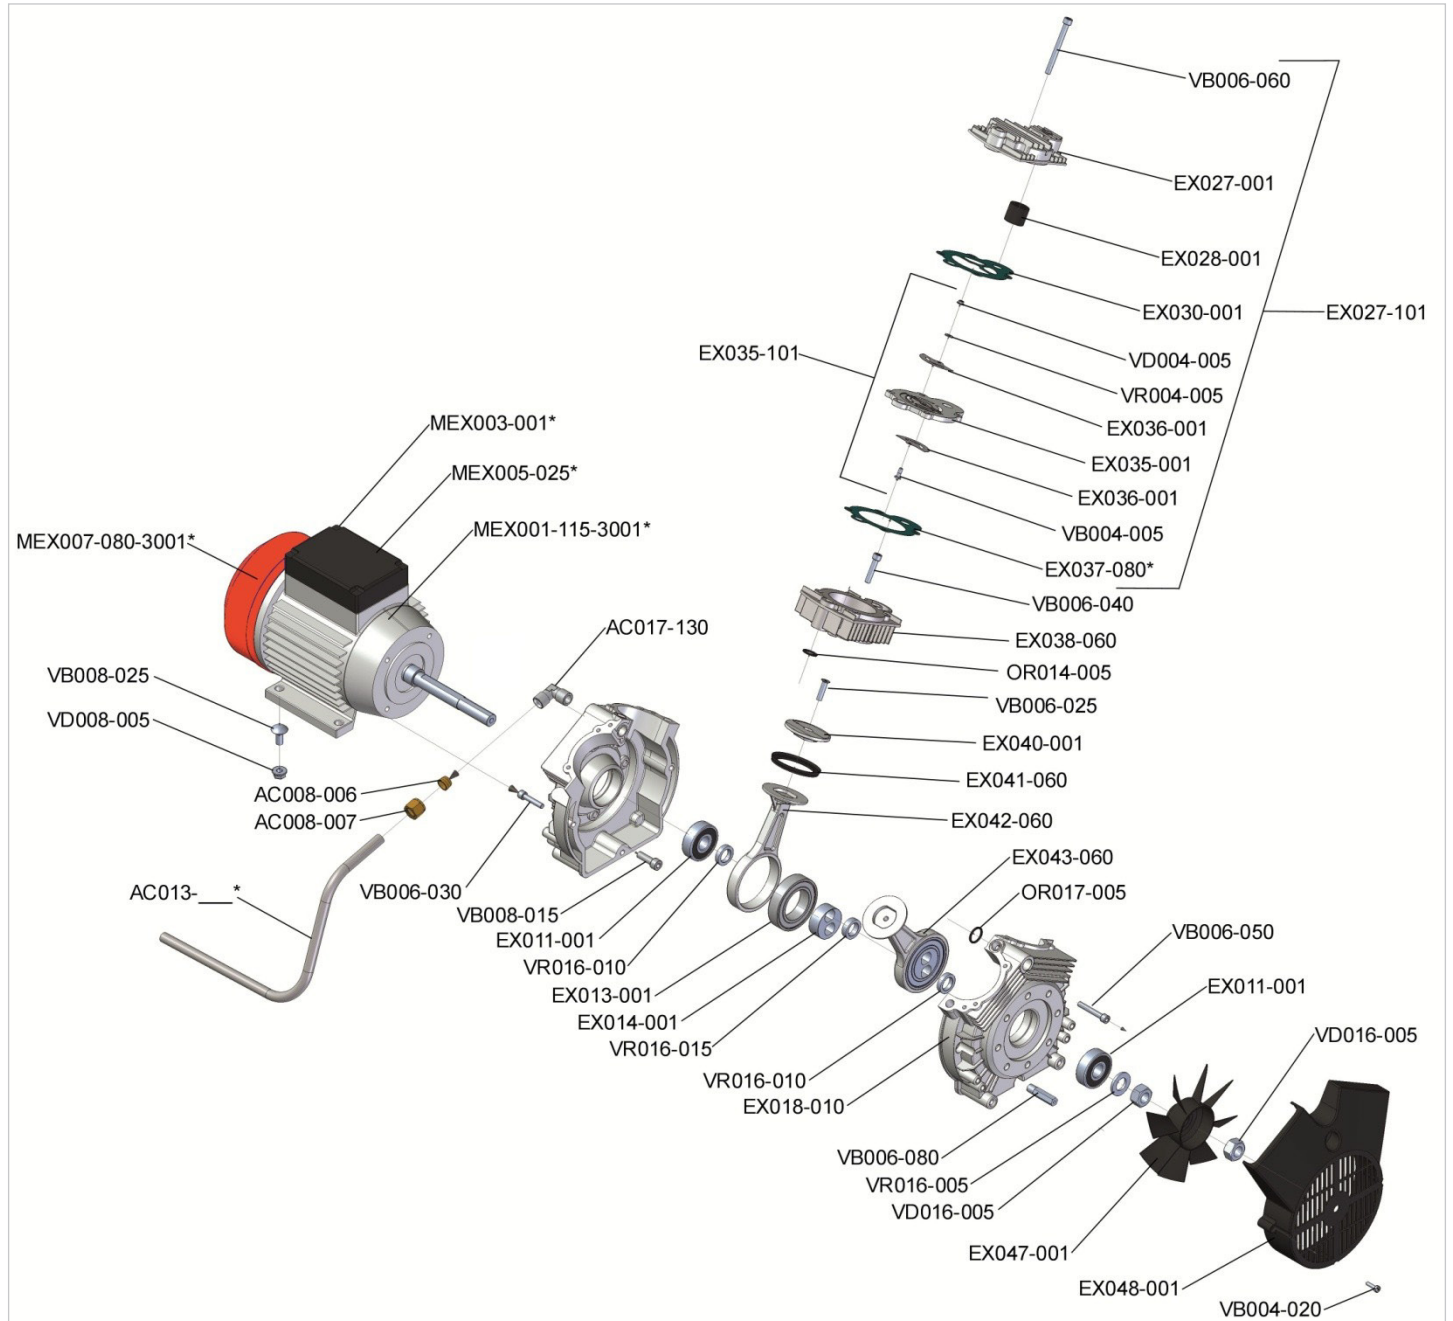

Onderdelentekening (spare parts)

KZ 240-05

Pompgroep 230 Volt 50 Hz (unit pomp 230 Volt 50 Hz)

Bestand (file) EX001-001 Rev.00

Datum (date) 12/02/2011

Code (code)	Omschrijving (description)	Aantal (quantity)	Code (code)	Omschrijving (description)	Aantal (quantity)
AC008-006	Ogive for aluminum tube 12mm		VB006-030	Screw	
AC008-007	Nut for tube 12 mm aluminum		VB006-040	Screw	
AC013	Check tank drawing		VB006-050	Screw	
AC017-130	Pipe felling "L"		VB006-060	Screw	
EX011-001	Bearing for compressor monobloc		VB006-080	Screw	
EX013-001	Bearing for connecting rod		VB008-015	Screw	
EX014-001	Handspike socket		VB008-025	Screw	
EX018-010	Compressor Monobloc		VD004-005	Nut	
EX027-001	Head		VD008-005	Nut	
EX027-101	Complete Head		VD016-005	Nut	
EX028-001	Filter		VR004-005	Washer	
EX030-001	Gasket head		VR016-005	Washer	
EX035-101	Valve plate complete		VR016-010	Washer	
EX035-001	Valve plate		VR016-015	Washer	
EX036-001	Valve				
EX037-080	Gasket cylinder 0,8				
EX037-050	Gasket cylinder 0,5				
EX037-030	Gasket cylinder 0,3				
EX038-060	Cylinder				
EX040-001	Piston top				
EX041-060	Piston seal				
EX042-060	Connecting rod				
EX043-060	Complete connecting rod				
EX047-001	Plastic fan				
EX048-001	Plastic cover fan				
MEX001-115-3001	Electric motor 1,5 Hp 230 Volt 50 Hz 1400 rpm				
MEX003-001	Cover condenser				
MEX005-025	Condenser 25 µF				
MEX007-080-3001	Metallic cover fan "RED"				
OR014-005	O-ring				
OR017-005	O-ring				
VB004-005	Screw				
VB004-020	Screw				
VB006-025	Screw				