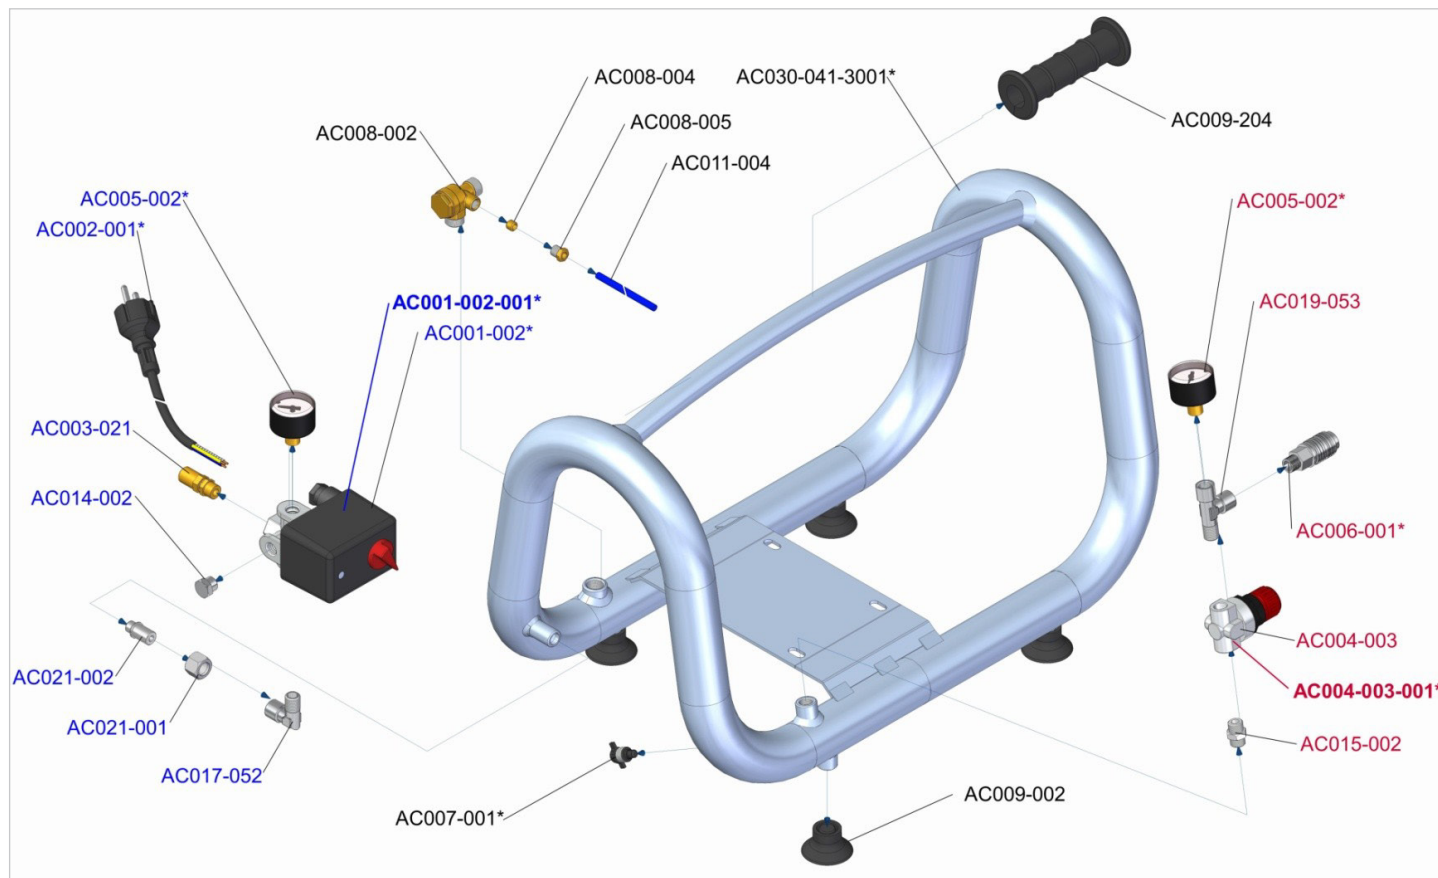

Onderdelentekening (spare parts)

KZ 240-05

Tank met accessories 230 Volt 50 Hz (tank with accessories 230 Volt 50 Hz)

Bestand (file) EX002-001 Rev.00

Datum (date) 12/02/2011